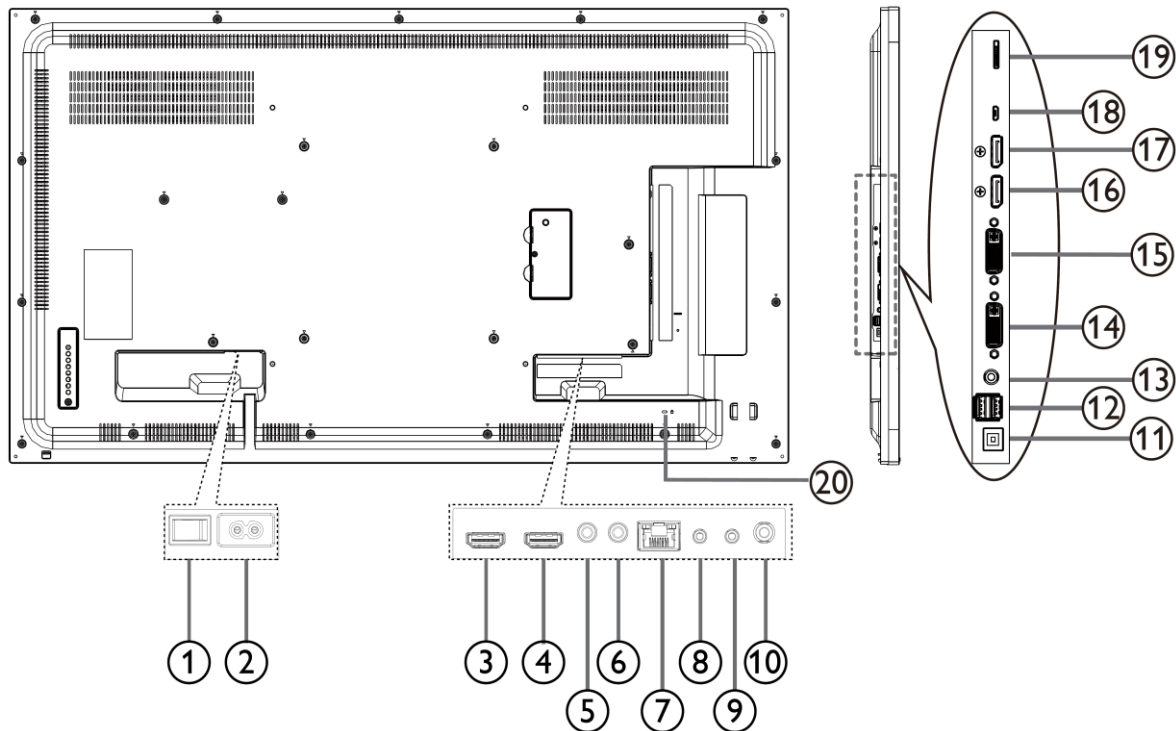

## Ein- und Ausgänge

**① AC SWITCH**

Switch the main power on/off.

**② AC IN**

AC power input from the wall outlet.

**③ HDMI1 IN / ④ HDMI2 IN**

HDMI video/audio input.

**⑤ IR IN / ⑥ IR OUT**

IR signal input / output for the loop-through function.

**⑦ RJ-45**

LAN control function for the use of remote control signal from control center.

**⑧ RS232 IN / ⑨ RS232 OUT**

RS232 network input / output for the loop-through function.